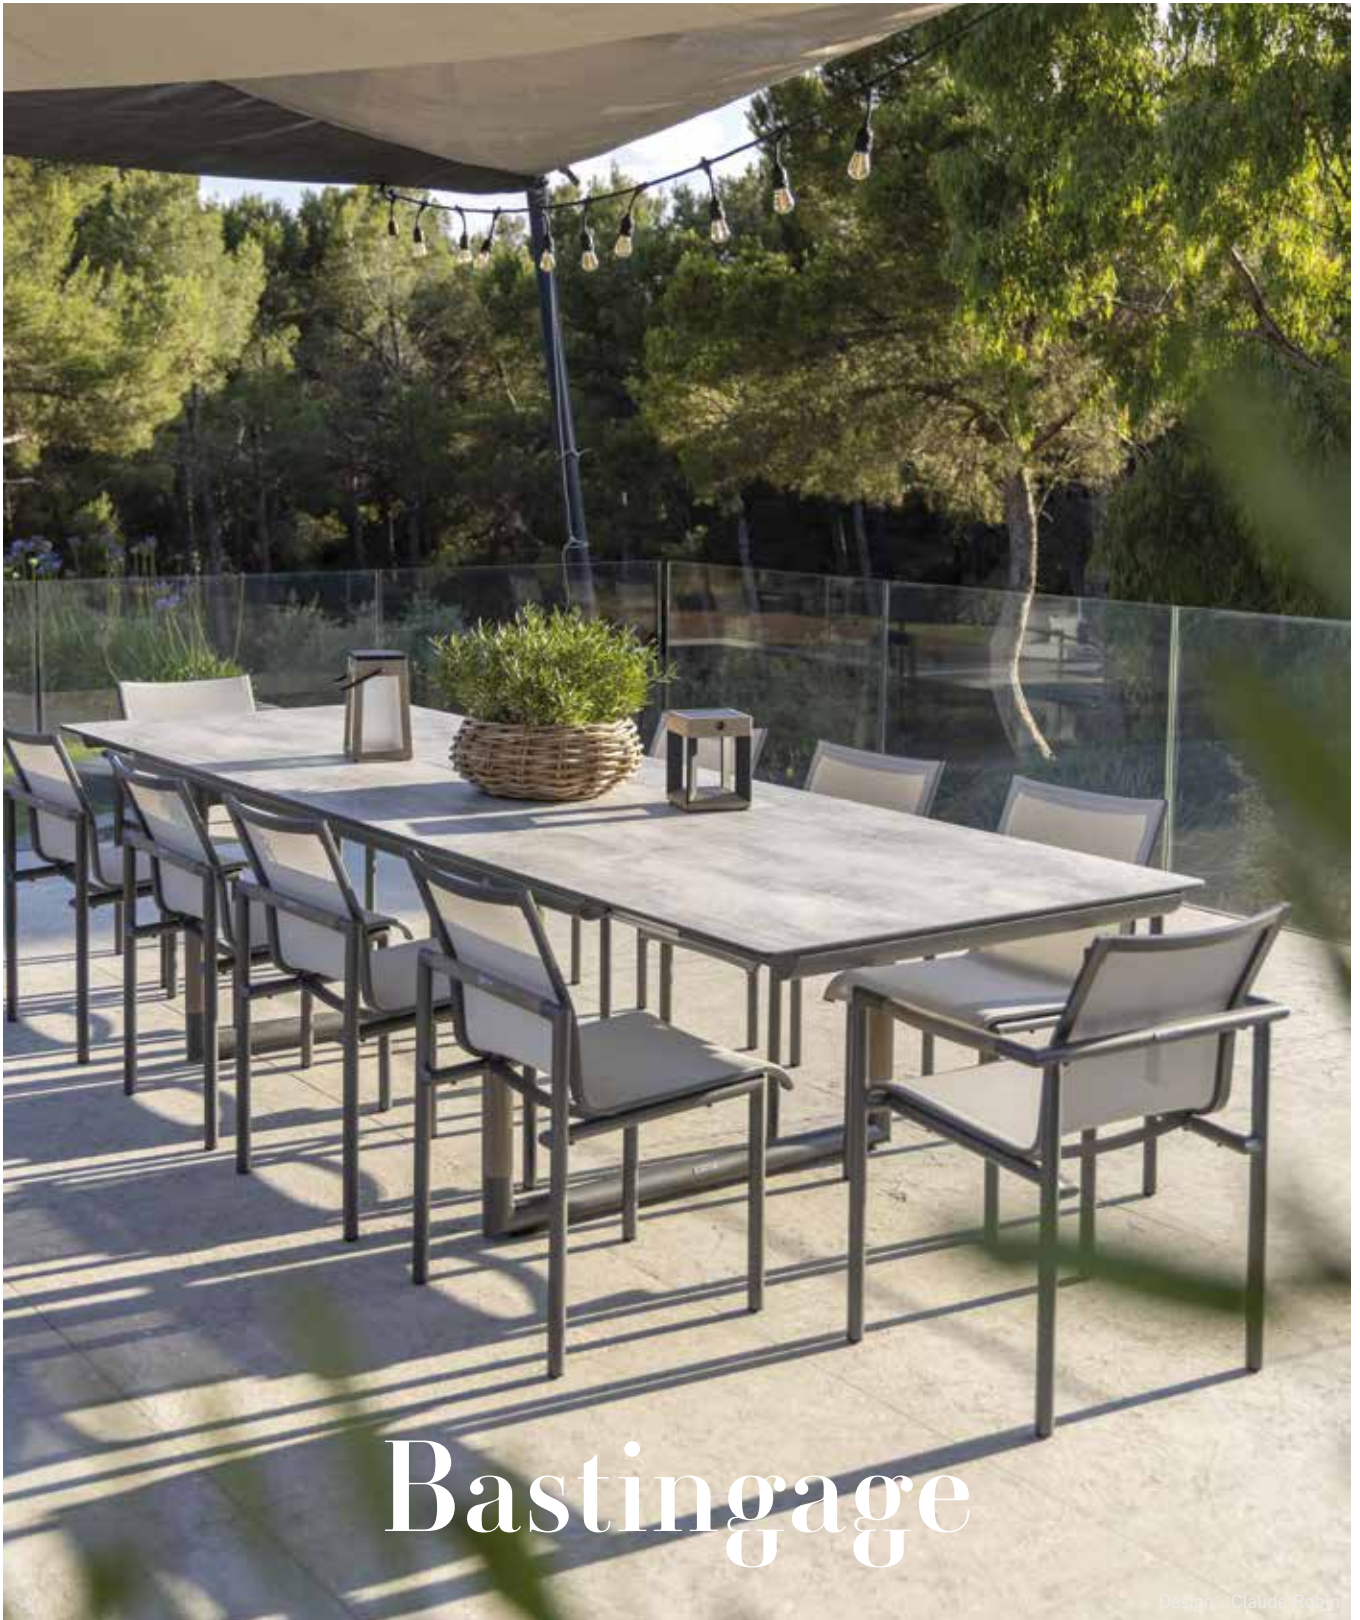

Bastingage

Design : Claude Robin

Une collection inspirée du monde du nautisme, robuste et douce dans ses formes grâce à ses tubes en aluminium mélangé au Duratek®.

Matières : Aluminium, insert en Duratek® sans entretien, toile Ateja chinée, coussinage Ateja, HPL finition béton ciré

Entretien : Les tables et les assises peuvent rester dehors toute l'année. Les coussins sont déperlants mais doivent être hivernés. Nous conseillons de nettoyer le plateau des tables en HPL après chaque repas à l'eau savonneuse ou au nettoyant pour vitres. Ne pas utiliser de produits abrasifs pour l'entretien du Duratek®.

Bastingage is a tribute to sailing. Strong and soft at the same time, like a ship rail, thanks to its round aluminum shapes and its Duratek® teak insert.

Materials: Aluminum, teak Duratek® finish insert with no maintenance, Ateja sling and cushions, white wash concrete HPL

Maintenance: Chairs and tables can stay outside all year long. Cushions are water repellent, but need to be stored in winter. It is advisable to clean up the table HPL top after each meal. Do not use abrasive products to clean Duratek®/frames.